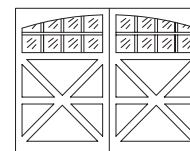

BARN STYLE DOORS

Specifications

- 1- 3/8" Plywood Panel Doors
- Kiln dried Hem/Fir Lumber (Hemlock)
- 1/4" Mahogany Plywood (Luan)

Available With Optional

- Beaded Plywood Panels
- Mahogany Plywood Back (Recommended)
- Primer Coat

AV-12L-ZB-2FP

AV-16L-ZB-2FP

AV-12L-XB-2FP

AV-16L-XB-2FP

AV-12L-AT-ZB-2FP

AV-16L-AT-ZB-2FP

AV-12L-AT-XB-2FP

AV-16L-AT-XB-2FP