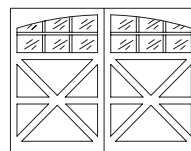

BARN STYLE DOORS

Specifications

- 1- 3/8" Plywood Panel Doors
- Kiln dried Hem/Fir Lumber (Hemlock)
- 1/4" Mahogany Plywood (Luan)

Available With Optional

- Beaded Plywood Panels
- Mahogany Plywood Back (Recommended)
- Primer Coat

AV-12L-ZB-2FP

AV-16L-ZB-2FP

AV-12L-XB-2FP

AV-16L-XB-2FP

AV-12L-AT-ZB-2FP

AV-16L-AT-ZB-2FP

AV-12L-AT-XB-2FP

AV-16L-AT-XB-2FP