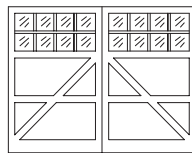

## BARN STYLE DOORS

### Specifications

- 1- 3/8" Plywood Panel Doors
- Kiln dried Hem/Fir Lumber (Hemlock)
- 1/4" Mahogany Plywood (Luan)

### Available With Optional

- Beaded Plywood Panels
- Mahogany Plywood Back (Recommended)
- Primer Coat

AV-12L-ZB-2FP

AV-16L-ZB-2FP

AV-12L-XB-2FP

AV-16L-XB-2FP

AV-12L-AT-ZB-2FP

AV-16L-AT-ZB-2FP