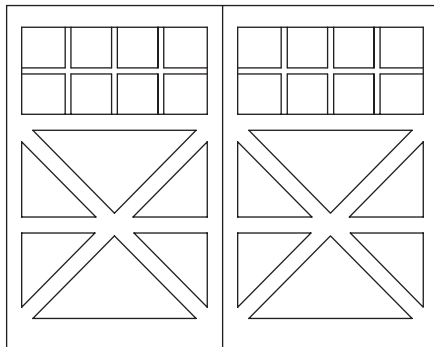

Avalon

COLLECTION

ARTISAN
CUSTOM DOORWORKS

Avalon

COLLECTION

BARN STYLE DOORS

AV-6L-XB-2FP

AV-16L-XB-2P with Optional Beaded Plywood Panels and Angled Corners

BARN STYLE DOORS

Specifications

- 1- 3/8" Plywood Panel Doors
- Kiln dried Hem/Fir Lumber (Hemlock)
- 1/4" Mahogany Plywood (Luan)

Available With Optional

- Beaded Plywood Panels
- Mahogany Plywood Back (Recommended)
- Primer Coat