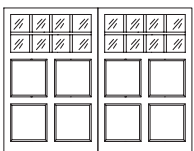

AV-TF-24L-12RP with Angled Corners

Specifications

1- 3/8" Plywood Panel Doors
 Kiln dried Hem/Fir Lumber (Hemlock)
 1/4" Mahogany Plywood (Luan)

Available With Optional

Beaded Plywood Panels
 Mahogany Plywood Back (Recommended)
 3/4" Vertical Grain Raised Cedar Panels
 Primer Coat

AV-SW-16L-4FP

AV-SW-16LAT-4FP

AV-TF-12L-6FP

AV-TF-12LAT-6FP

AV-BF-16L-8FP

AV-BF-16L-AT-8FP

AV-SW-16L-4RP

AV-SW-16LAT-4RP