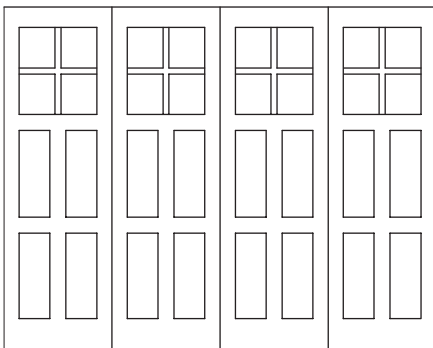

AV-TF-24L-12RP with Angled Corners

Specifications

1- 3/8" Plywood Panel Doors
 Kiln dried Hem/Fir Lumber (Hemlock)
 1/4" Mahogany Plywood (Luan)

Available With Optional

Beaded Plywood Panels
 Mahogany Plywood Back (Recommended)
 3/4" Vertical Grain Raised Cedar Panels
 Primer Coat