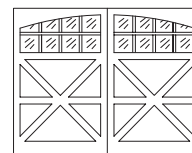

AV-16L-AT-XB-2FP