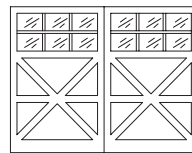

## BARN STYLE DOORS

### Specifications

- 1- 3/8" Plywood Panel Doors
- Kiln dried Hem/Fir Lumber (Hemlock)
- 1/4" Mahogany Plywood (Luan)

### Available With Optional

- Beaded Plywood Panels
- Mahogany Plywood Back (Recommended)
- Primer Coat

AV-12L-ZB-2FP

AV-16L-ZB-2FP

AV-12L-XB-2FP

AV-16L-XB-2FP

AV-12L-AT-ZB-2FP

AV-16L-AT-ZB-2FP