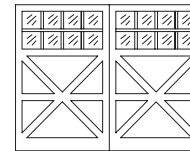

BARN STYLE DOORS

Specifications

- 1- 3/8" Plywood Panel Doors
- Kiln dried Hem/Fir Lumber (Hemlock)
- 1/4" Mahogany Plywood (Luan)

Available With Optional

- Beaded Plywood Panels
- Mahogany Plywood Back (Recommended)
- Primer Coat

AV-12L-ZB-2FP

AV-16L-ZB-2FP

AV-12L-XB-2FP

AV-16L-XB-2FP

AV-12L-AT-ZB-2FP

AV-16L-AT-ZB-2FP

AV-12L-AT-XB-2FP

AV-16L-AT-XB-2FP