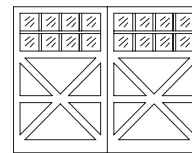

## BARN STYLE DOORS

### Specifications

- 1- 3/8" Plywood Panel Doors
- Kiln dried Hem/Fir Lumber (Hemlock)
- 1/4" Mahogany Plywood (Luan)

### Available With Optional

- Beaded Plywood Panels
- Mahogany Plywood Back (Recommended)
- Primer Coat

AV-12L-ZB-2FP

AV-16L-ZB-2FP

AV-12L-XB-2FP

AV-16L-XB-2FP

AV-12L-AT-ZB-2FP

AV-16L-AT-ZB-2FP