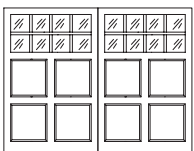

AV-SW-16L-4RP