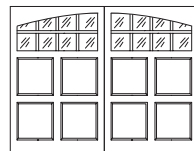

AV-TF-24L-12RP with Angled Corners

Specifications

1- 3/8" Plywood Panel Doors
 Kiln dried Hem/Fir Lumber (Hemlock)
 1/4" Mahogany Plywood (Luan)

Available With Optional

Beaded Plywood Panels
 Mahogany Plywood Back (Recommended)
 3/4" Vertical Grain Raised Cedar Panels
 Primer Coat

AV-SW-16L-4FP

AV-SW-16LAT-4FP

AV-TF-12L-6FP

AV-TF-12LAT-6FP

AV-BF-16L-8FP

AV-BF-16L-AT-8FP

AV-SW-16L-4RP

AV-SW-16LAT-4RP