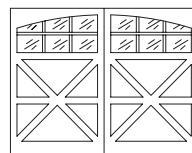

## BARN STYLE DOORS

### Specifications

- 1- 3/8" Plywood Panel Doors
- Kiln dried Hem/Fir Lumber (Hemlock)
- 1/4" Mahogany Plywood (Luan)

### Available With Optional

- Beaded Plywood Panels
- Mahogany Plywood Back (Recommended)
- Primer Coat

AV-12L-ZB-2FP

AV-16L-ZB-2FP

AV-12L-XB-2FP

AV-16L-XB-2FP

AV-12L-AT-ZB-2FP

AV-16L-AT-ZB-2FP