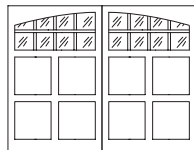

AV-SW-16LAT-4FP