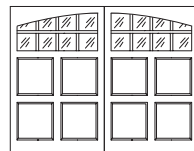

AV-SW-16LAT-4RP